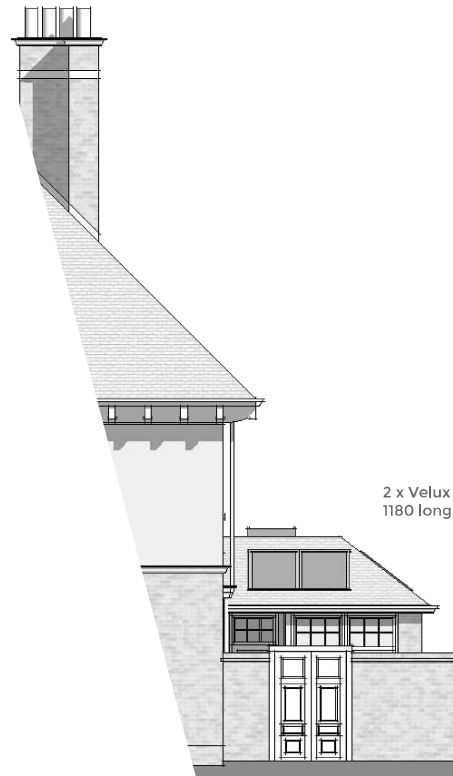

Rear - South

Front - North

2 x Velux windows
1180 long x 940 wide

plain roof tiles to match existing

facing brickwork to match existing

Front - North
(Wall Hidden)