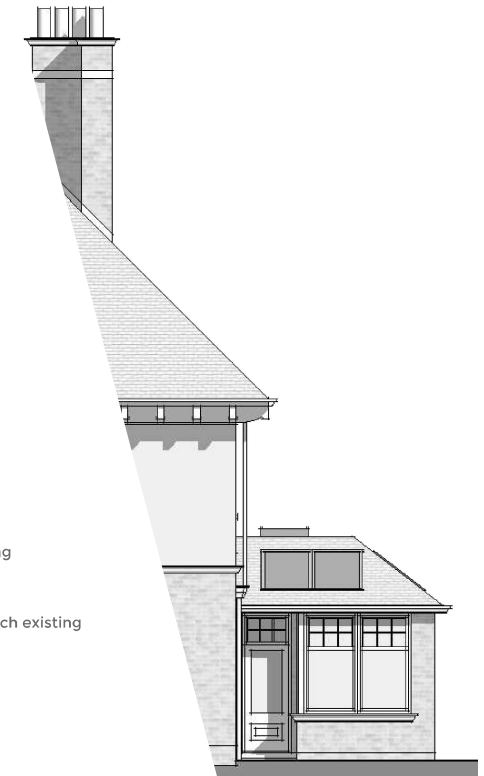

Rear - South

Front - North

2 x Velux windows
1180 long x 940 wide

plain roof tiles to match existing

facing brickwork to match existing

Front - North
(Wall Hidden)